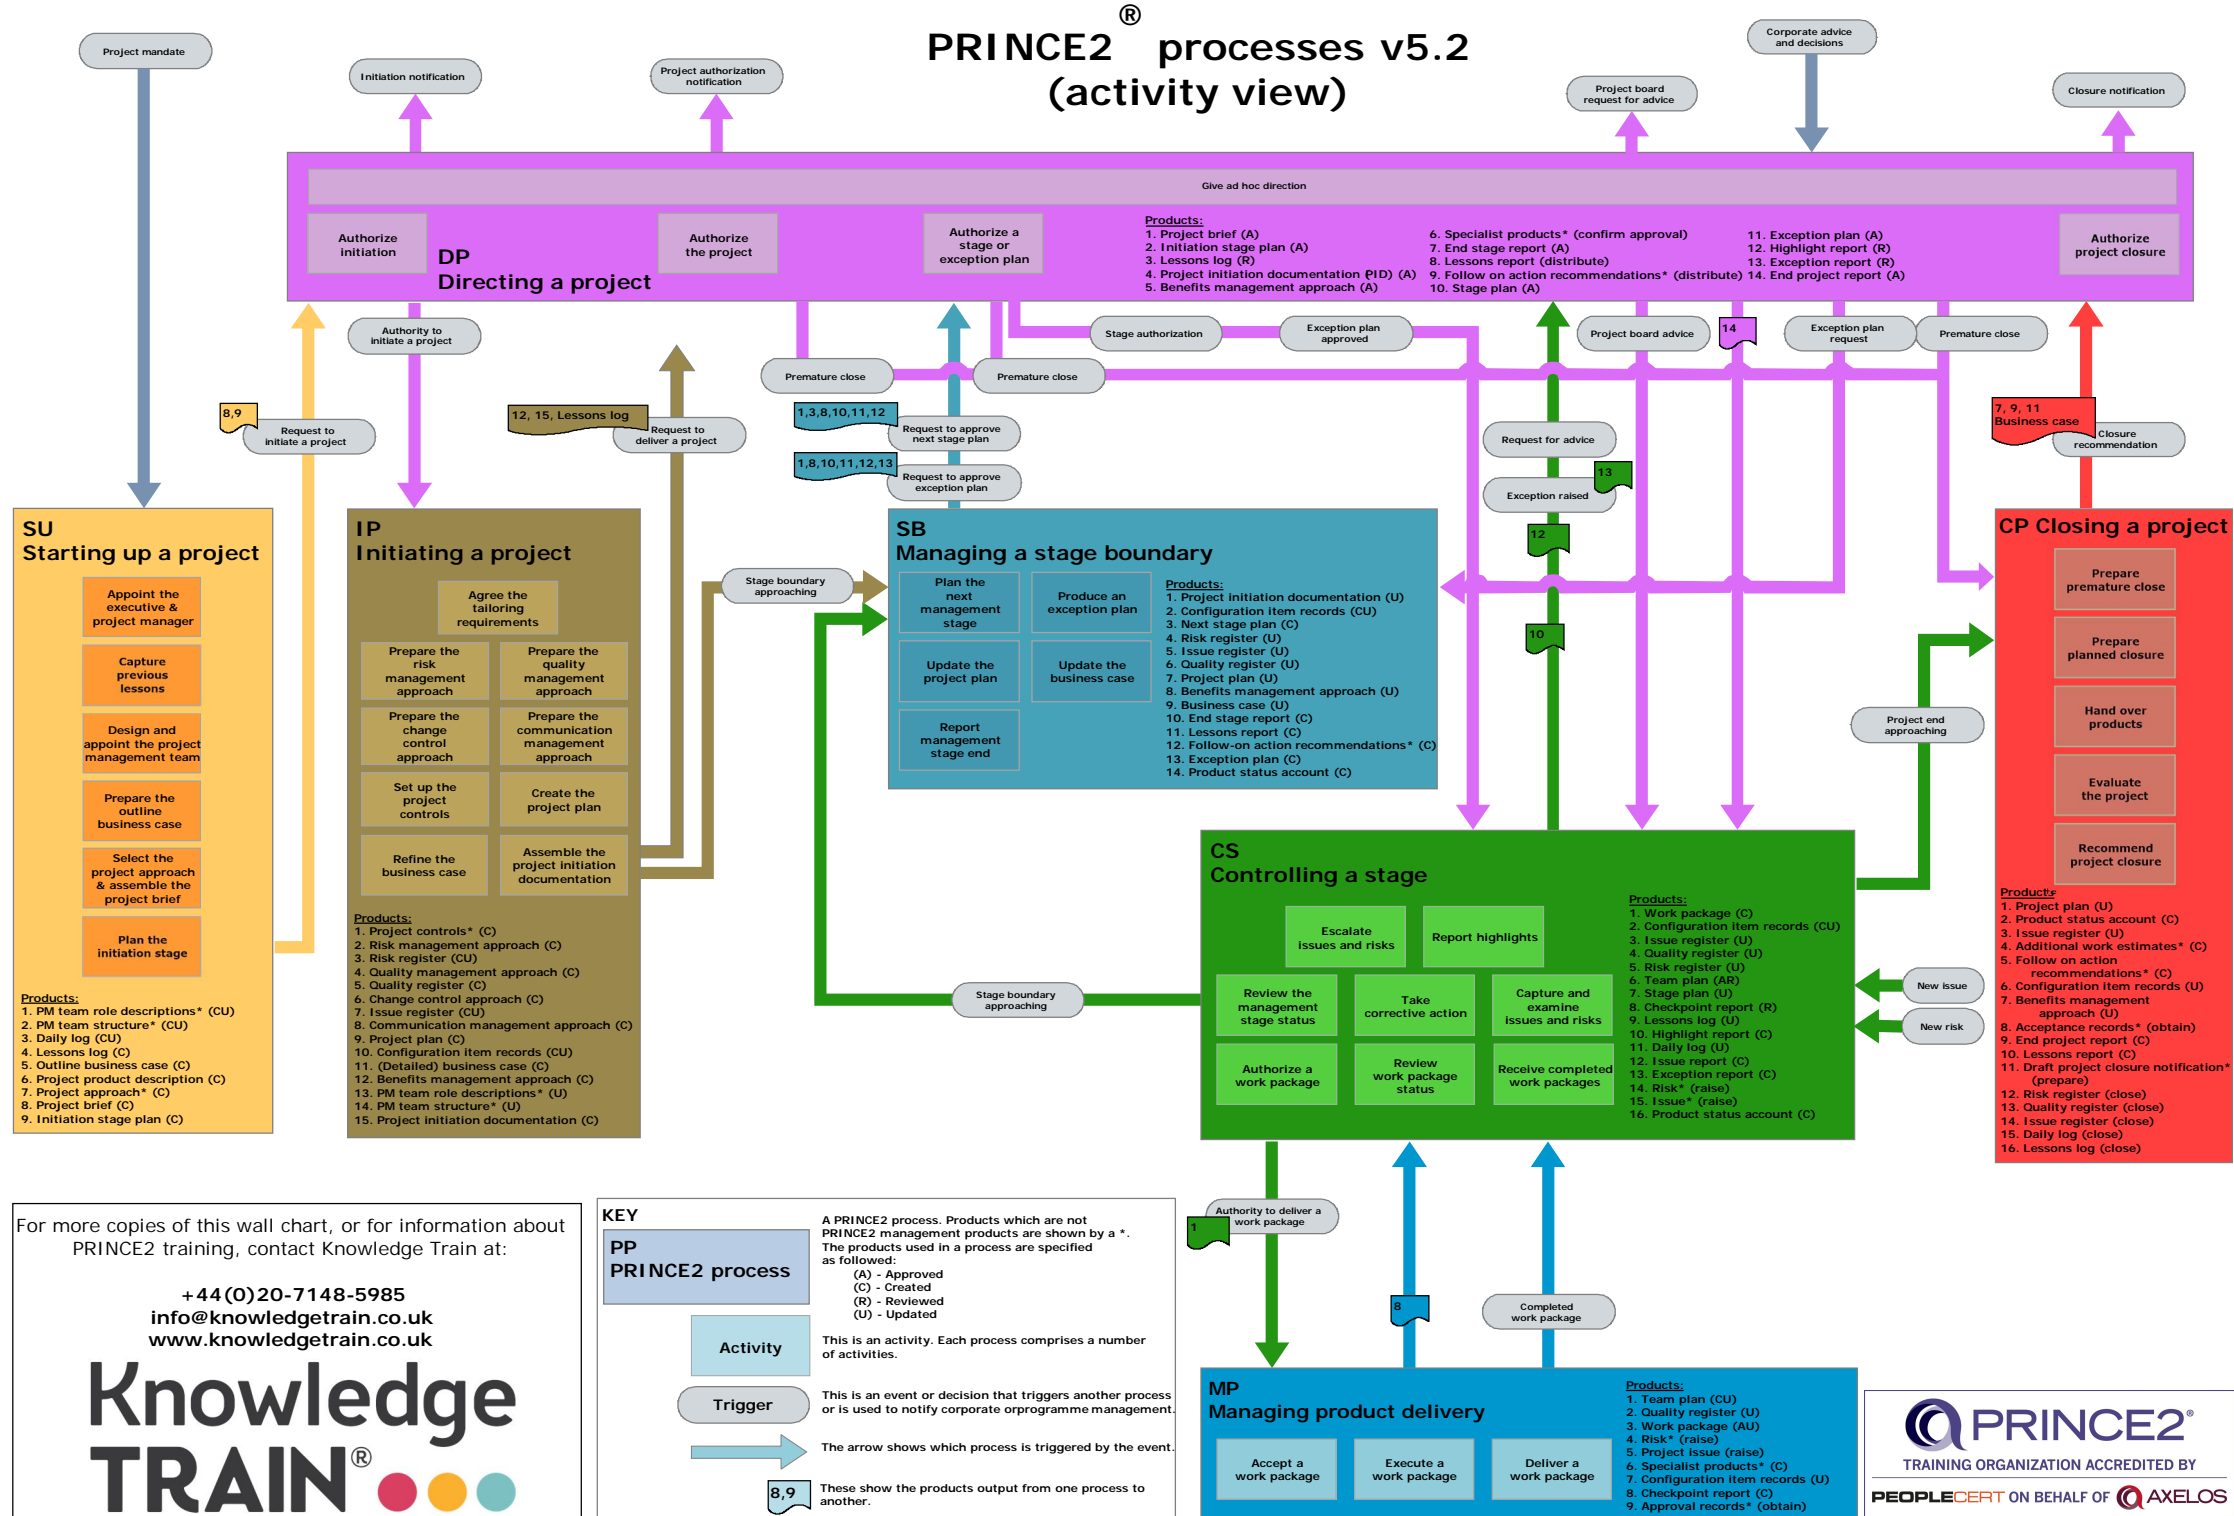

PRINCE2 processes v5.2 (activity view)

For more copies of this wall chart, or for information about PRINCE2 training, contact Knowledge Train at:

+44(0)20-7148-5985
 info@knowledgetrain.co.uk
 www.knowledgetrain.co.uk

Knowledge TRAIN